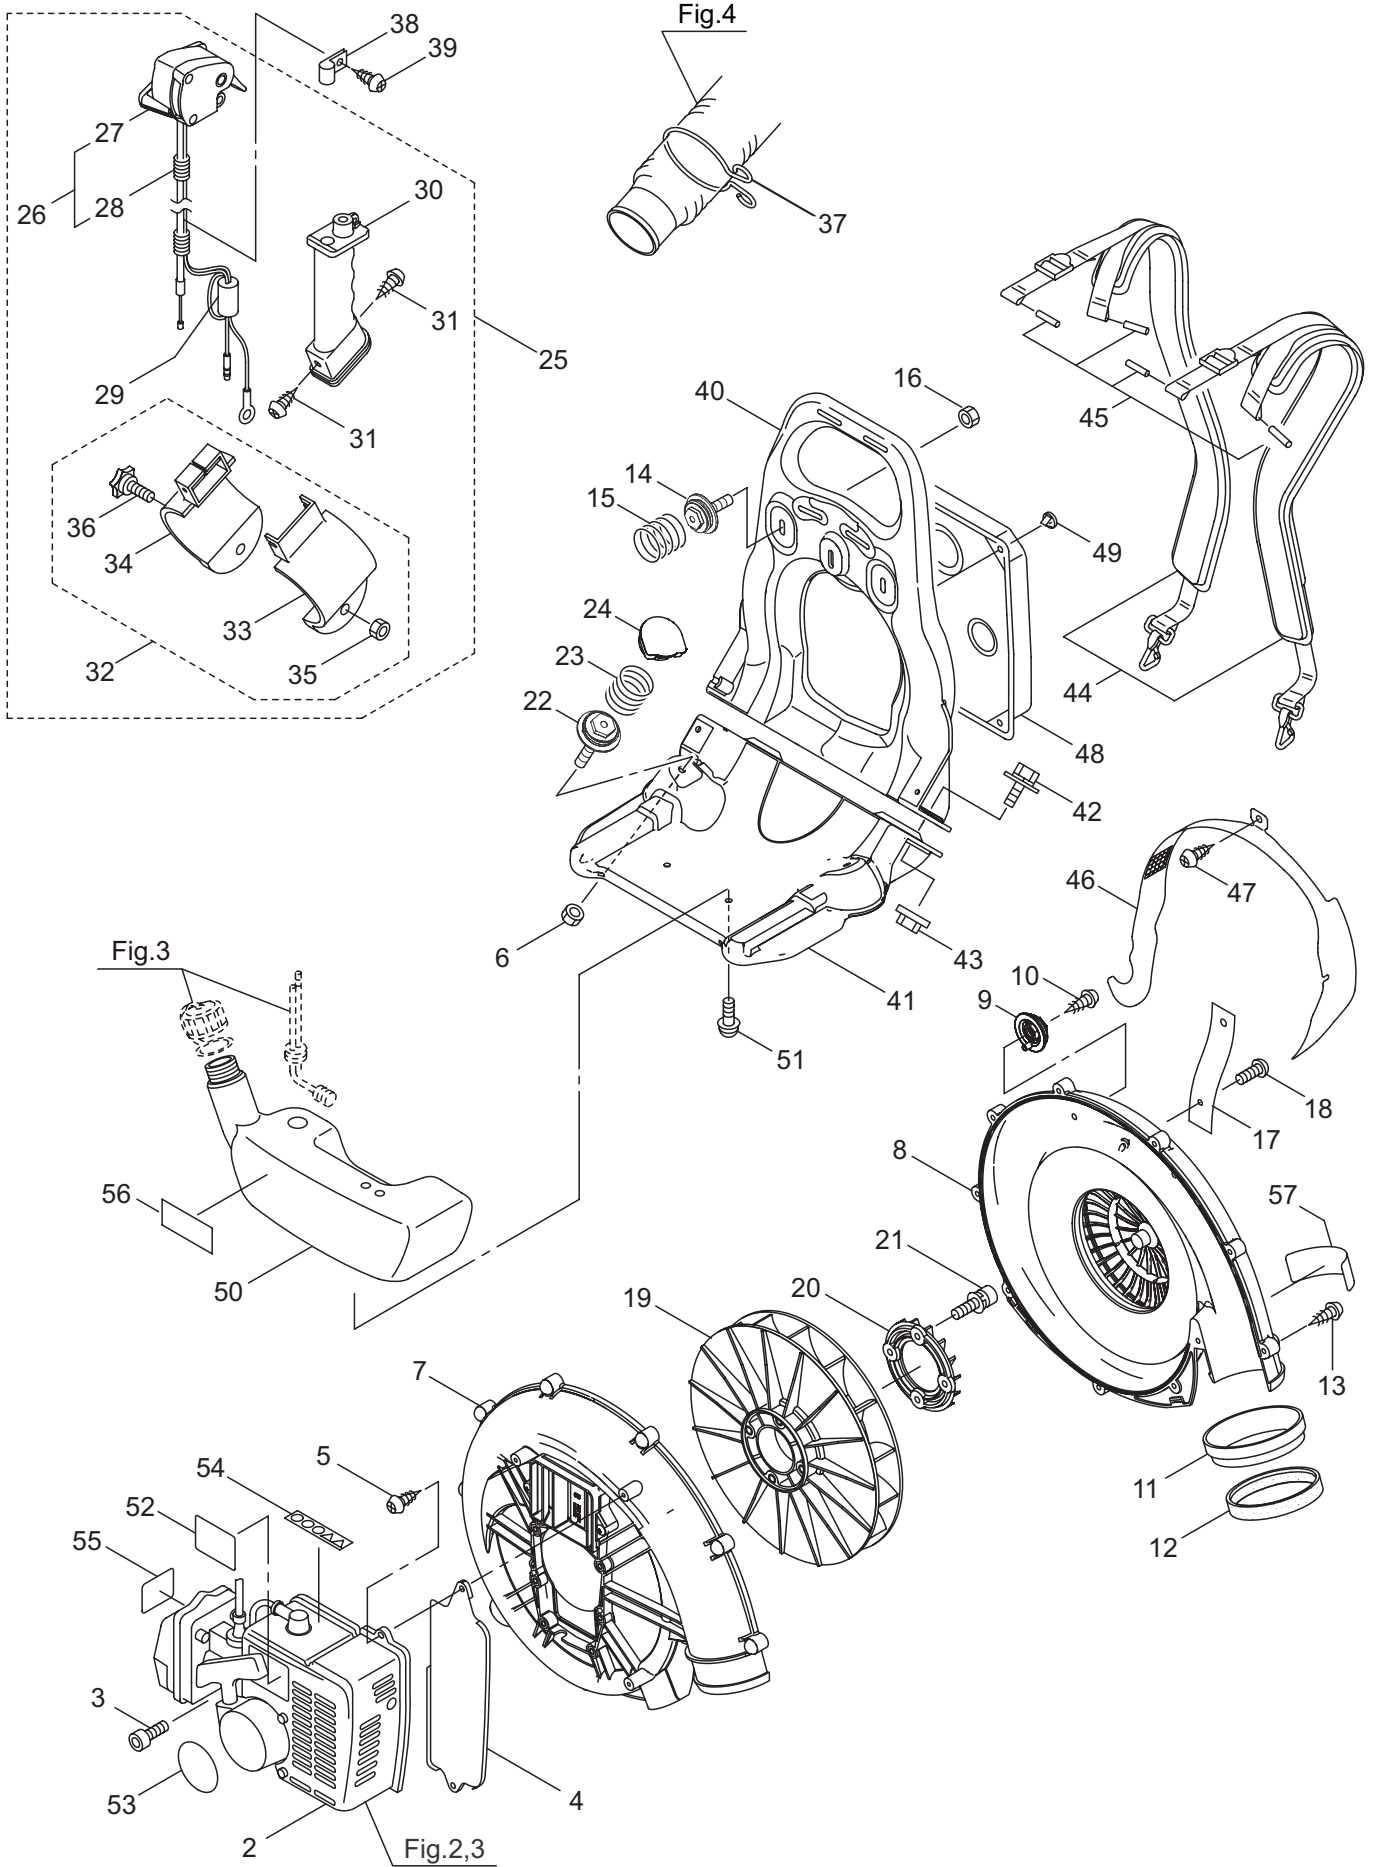

PARTS LIST

BL8500SP

CONTENTS

1. FRAME & BLOWER	1 ~ 4
2. ENGINE (CYLINDER, CRANKCASE)	5 ~ 8
3. ENGINE (CARBURETOR, AIR FILTER)	9 ~ 12
4. ACCESSORIES	13 ~ 14

2015. 04.

P/N 524063

1. BL8500SP
FRAME & BLOWER

Ref. No.	Part No.	Part Name	Q'ty	Remarks
1-1	395850	BL8500SP	1	
1-2	274484	Engine	1	TK065D-KG23
1-3	128142	Bolt	6	M6x30
1-4	125404	Gasket	1	
1-5	127295	Screw	3	M5x16(P-type)
1-6	127228	Nut	2	M6
1-7	125405	Fan Case (Engine Side)	1	
1-8	131508	Fan Case (Frame Side)	1	
1-9	131512	Plug (A)	2	
1-10	131523	Tapping Screw	2	M5x20
1-11	119160	Collar	1	
1-12	119161	Rubber Band	1	
1-13	130420	Tapping Screw	10	M5x25
1-14	132121	Plug (C) Comp	2	
1-15	131514	Spring	2	
1-16	127228	Nut	2	M6
1-17	131516	Strap	1	
1-18	127238	Screw	1	M6x13
1-19	128908	Fan	1	
1-20	128910	Ring	1	
1-21	128911	Bolt	4	M6x40
1-22	132121	Plug (C) Comp	2	
1-23	131514	Spring	2	
1-24	131571	Plug (B)	2	
1-25	126327	Throttle Ass'y	1	Incl.26-36
1-26	126729	Throttle Ass'y	1	Incl.27,28
1-27	125756	Throttle	1	
1-28	126734	Throttle Wire Ass'y	1	
1-29	129845	Ferrite Core	1	
1-30	118811	Grip	1	
1-31	127297	Screw	2	M5x20
1-32	122609	Band	1	Incl.33-36
1-33	122414	Holder, (A)	1	
1-34	122416	Holder, (B)	1	
1-35	127298	Nut	1	M6
1-36	127299	Knob Bolt	1	M6x30
1-37	127305	Clamp	1	
1-38	126049	Clamp	1	
1-39	127300	Screw	1	M5x18
1-40	130766	Backpack Frame A	1	
1-41	125429	Backpack Frame B	1	
1-42	127301	Bolt	4	M6x20(SM)
1-43	127228	Nut	4	M6
1-44	130036	Shoulder Strap Ass'y	1	
1-45	125717	Pin	4	

1. BL8500SP
FRAME & BLOWER

Ref. No.	Part No.	Part Name	Q'ty	Remarks
1-46	131374	Sheet	1	
1-47	127786	Screw	1	M5x12
1-48	130221	Cushion Pad	1	
1-49	100749	Fastener	4	#7
1-50	127707	Fuel Tank	1	
1-51	125561	Screw	2	M5x14
1-52	274485	Label	1	BL8500SP
1-53	130126	Label	1	
1-54	266959	Label	1	Caution
1-55	125747	Label	1	
1-56	121132	Label	1	Caution
1-57	274486	Label	1	