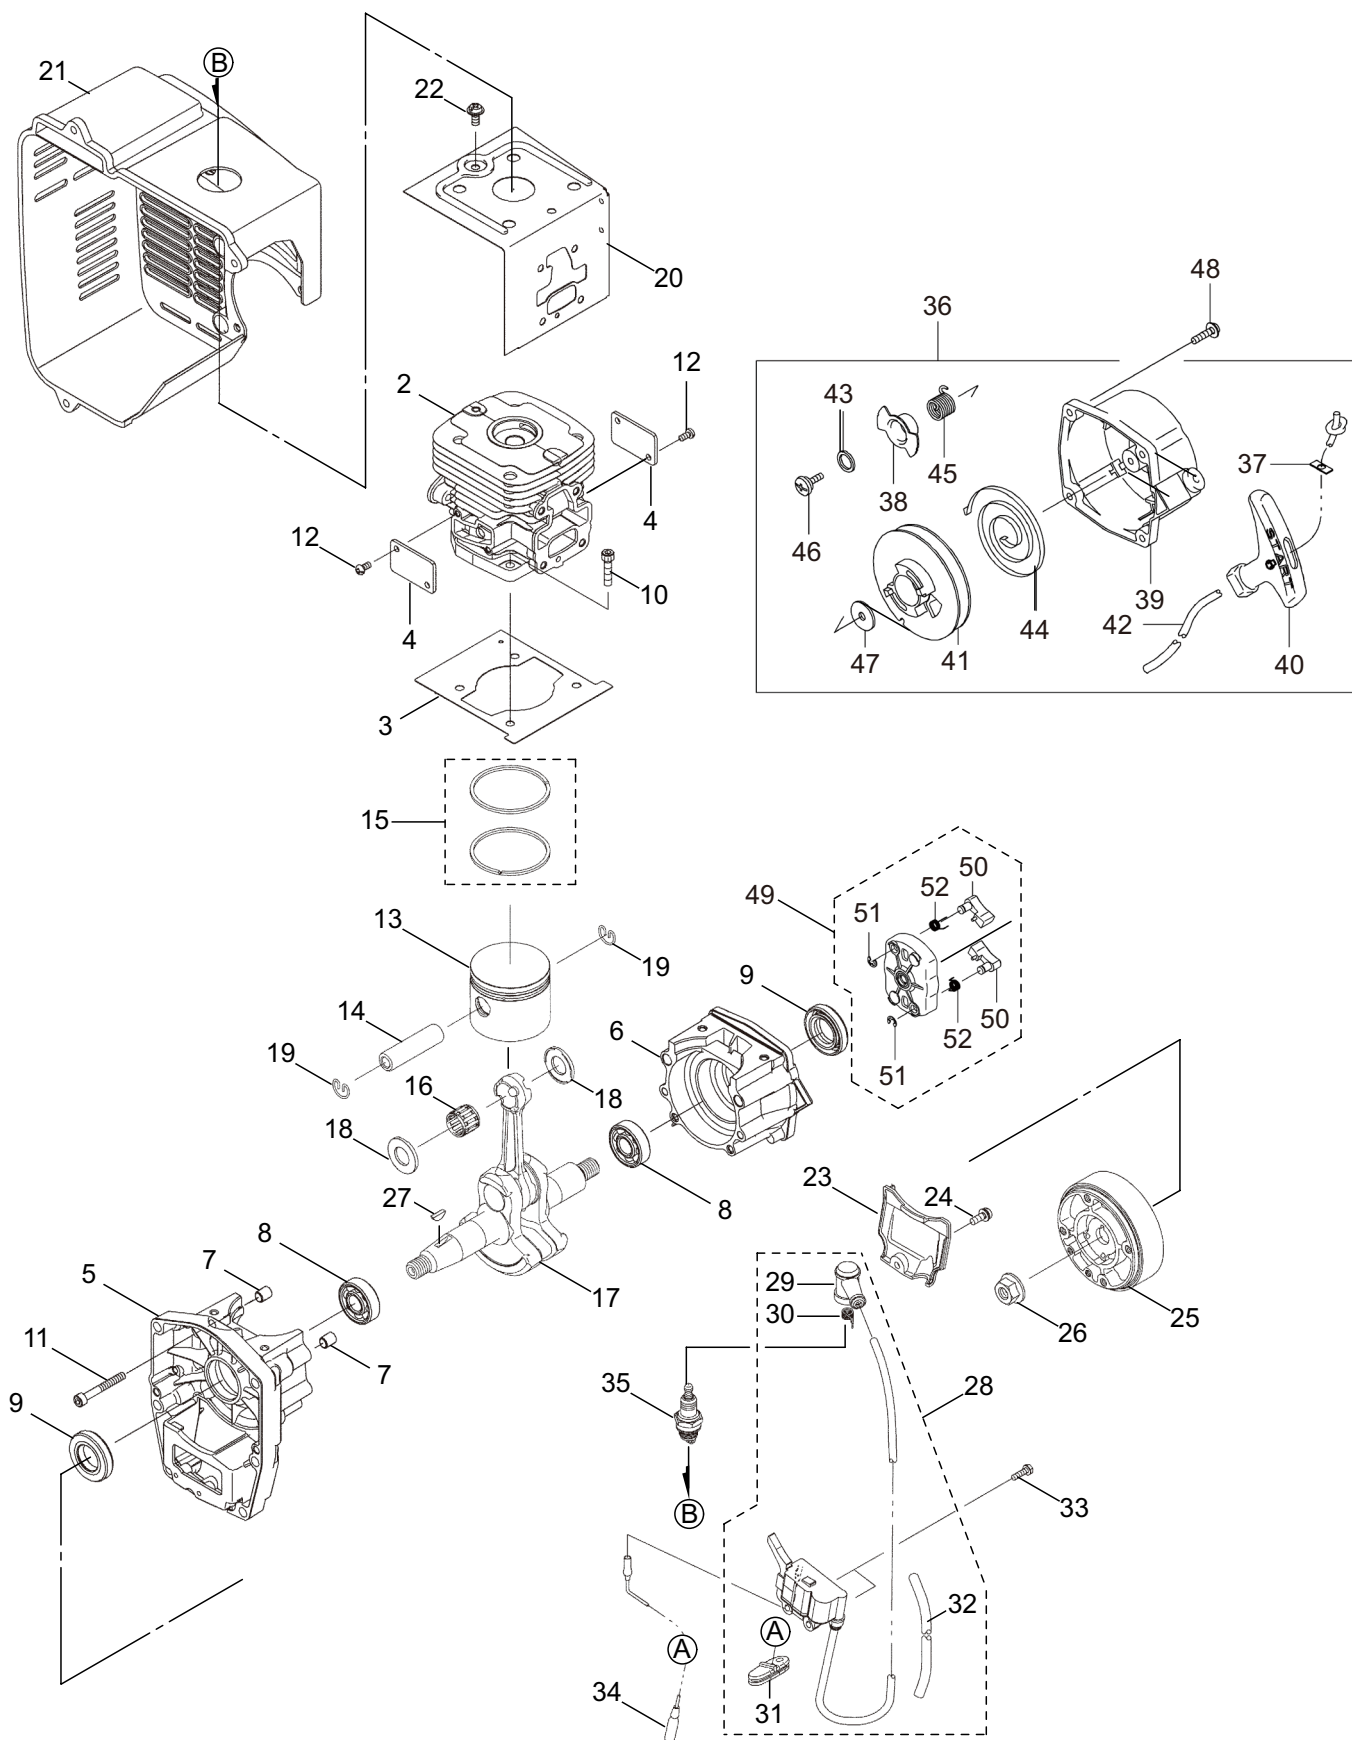

2. BL8500SP ENGINE (CYLINDER, CRANKCASE)

Ref. No.	Part No.	Part Name	Q'ty	Remarks
2-46	416177	Screw	1	
2-47	426350	Washer	1	
2-48	419588	Screw	4	
2-49	419583	Starting Pulley	1	Incl.50-52
2-50	419581	Pawl	2	
2-51	944226	Snap Ring	2	
2-52	416281	Spring	2