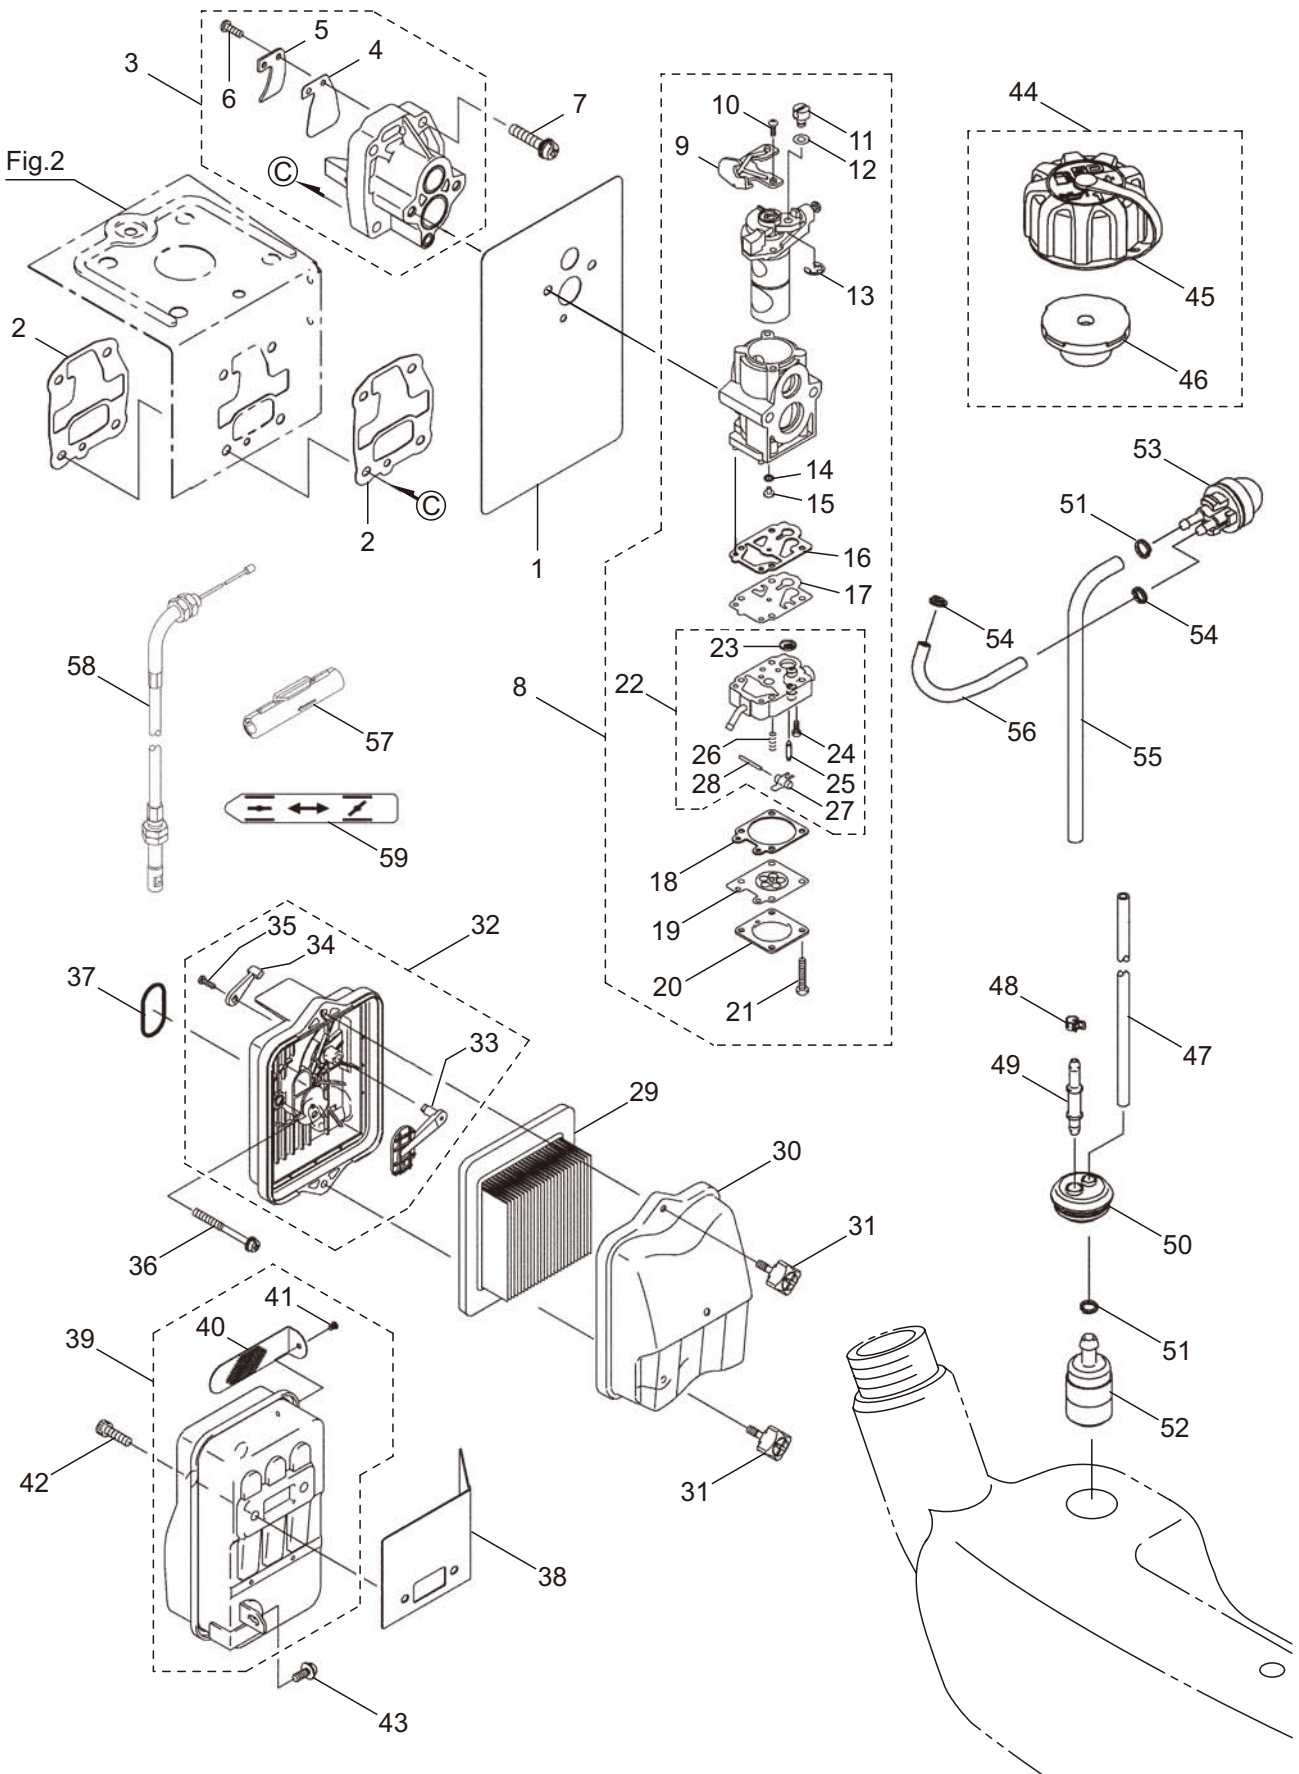

3. BL8500SP ENGINE (CARBURETOR, AIR FILTER)

Ref. No.	Part No.	Part Name	Q'ty	Remarks
3-1	426096	Gasket	1	
3-2	426095	Gasket	2	
3-3	426097	Reed Valve Ass'y	1	Incl.4-6
3-4	419560	Reed Valve	1	
3-5	419562	Stopper	1	
3-6	419564	Screw	2	3x12
3-7	577361	Screw	4	M5x25
3-8	426098	Carburetor Ass'y	1	Incl.9-28
3-9	649338	Bracket	1	
3-10	577179	Screw	2	
3-11	598415	Arm	1	
3-12	624532	Washer	1	
3-13	577175	Snap Ring	1	
3-14	577182	O-Ring	1	
3-15	649349	Main Jet	1	#55.5
3-16	634350	Gasket	1	
3-17	577185	Diaphragm	1	
3-18	649339	Gasket	1	
3-19	416148	Diaphragm	1	
3-20	649343	Cover	1	
3-21	649348	Screw	4	
3-22	649346	Body	1	Incl.23-28
3-23	624430	Filter	1	
3-24	624432	Screw	1	
3-25	624431	Float Valve	1	
3-26	624434	Spring	1	
3-27	624429	Lever	1	
3-28	624433	Pin	1	
3-29	426099	Air Filter Element Ass'y	1	
3-30	426102	Cap	1	
3-31	426108	Bolt	2	
3-32	426100	Case Ass'y	1	Incl.33-35
3-33	426104	Valve	1	
3-34	426103	Lever	1	
3-35	419577	Screw	1	3x10
3-36	423452	Screw	2	5x55
3-37	423450	O-Ring	1	
3-38	426101	Gasket	1	
3-39	426106	Maffler Ass'y	1	Incl.40,41
3-40	426105	Spark Arrester	1	
3-41	416161	Screw	1	
3-42	426107	Bolt	2	6x20
3-43	419529	Screw	1	
3-44	425443	Tank Cap Ass'y	1	Incl.45,46
3-45	649364	Tank Cap Ass'y	1