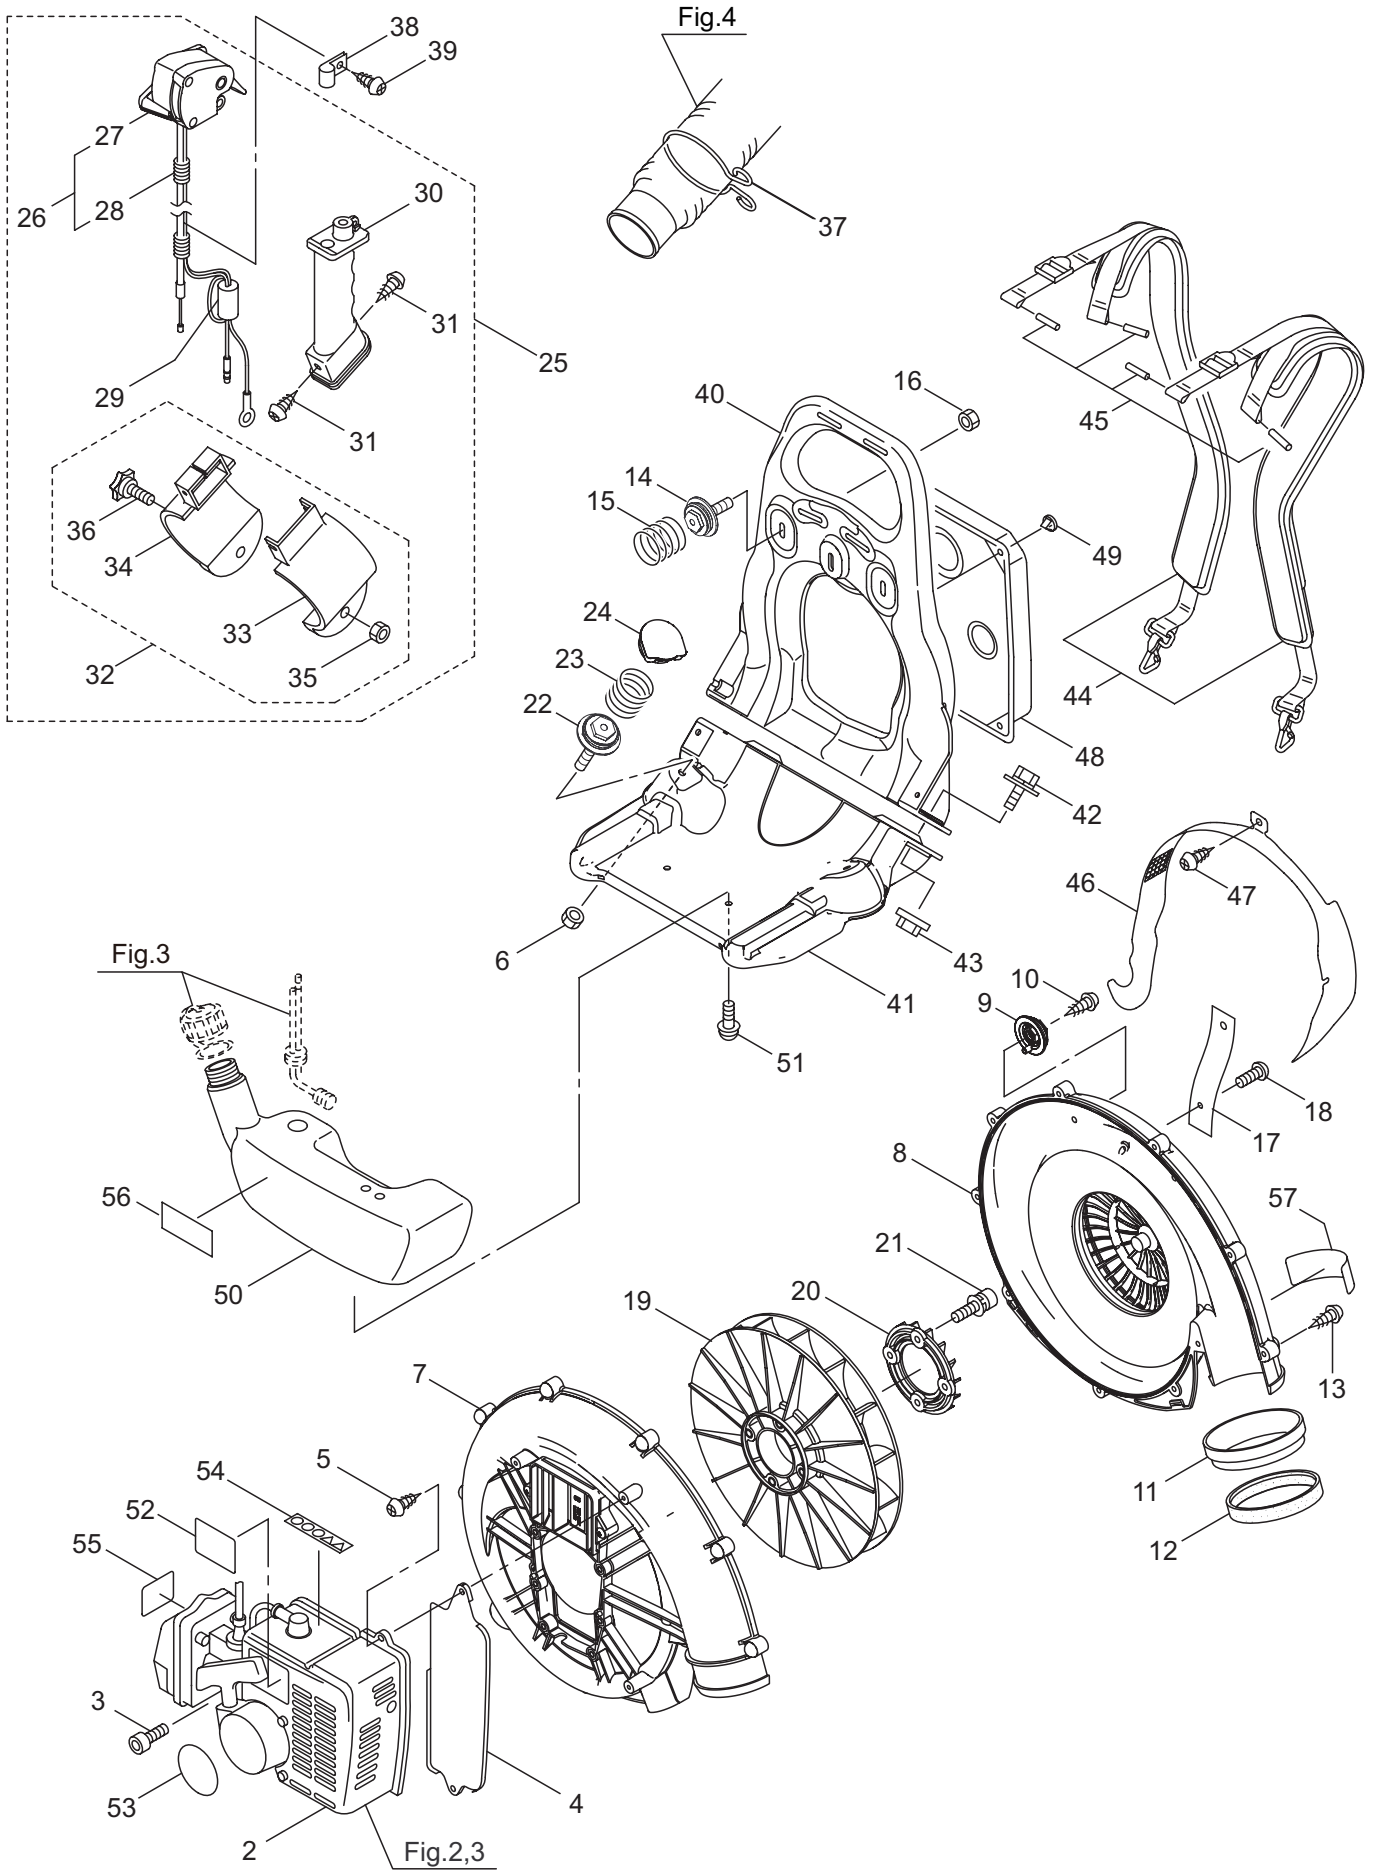

PARTS LIST

BL8500SP

CONTENTS

1. FRAME & BLOWER	1 ~ 4
2. ENGINE (CYLINDER, CRANKCASE)	5 ~ 8
3. ENGINE (CARBURETOR, AIR FILTER)	9 ~ 12
4. ACCESSORIES	13 ~ 14

2015. 04.

P/N 524063

1. BL8500SP
FRAME & BLOWER

Ref. No.	Part No.	Part Name	Q'ty	Remarks
1-1	395850	BL8500SP	1	
1-2	274484	Engine	1	TK065D-KG23
1-3	128142	Bolt	6	M6x30
1-4	125404	Gasket	1	
1-5	127295	Screw	3	M5x16(P-type)
1-6	127228	Nut	2	M6
1-7	125405	Fan Case (Engine Side)	1	
1-8	131508	Fan Case (Frame Side)	1	
1-9	131512	Plug (A)	2	
1-10	131523	Tapping Screw	2	M5x20
1-11	119160	Collar	1	
1-12	119161	Rubber Band	1	
1-13	130420	Tapping Screw	10	M5x25
1-14	132121	Plug (C) Comp	2	
1-15	131514	Spring	2	
1-16	127228	Nut	2	M6
1-17	131516	Strap	1	
1-18	127238	Screw	1	M6x13
1-19	128908	Fan	1	
1-20	128910	Ring	1	
1-21	128911	Bolt	4	M6x40
1-22	132121	Plug (C) Comp	2	
1-23	131514	Spring	2	
1-24	131571	Plug (B)	2	
1-25	126327	Throttle Ass'y	1	Incl.26-36
1-26	126729	Throttle Ass'y	1	Incl.27,28
1-27	125756	Throttle	1	
1-28	126734	Throttle Wire Ass'y	1	
1-29	129845	Ferrite Core	1	
1-30	118811	Grip	1	
1-31	127297	Screw	2	M5x20
1-32	122609	Band	1	Incl.33-36
1-33	122414	Holder, (A)	1	
1-34	122416	Holder, (B)	1	
1-35	127298	Nut	1	M6
1-36	127299	Knob Bolt	1	M6x30
1-37	127305	Clamp	1	
1-38	126049	Clamp	1	
1-39	127300	Screw	1	M5x18
1-40	130766	Backpack Frame A	1	
1-41	125429	Backpack Frame B	1	
1-42	127301	Bolt	4	M6x20(SM)
1-43	127228	Nut	4	M6
1-44	130036	Shoulder Strap Ass'y	1	
1-45	125717	Pin	4	

1. BL8500SP
FRAME & BLOWER

Ref. No.	Part No.	Part Name	Q'ty	Remarks
1-46	131374	Sheet	1	
1-47	127786	Screw	1	M5x12
1-48	130221	Cushion Pad	1	
1-49	100749	Fastener	4	#7
1-50	127707	Fuel Tank	1	
1-51	125561	Screw	2	M5x14
1-52	274485	Label	1	BL8500SP
1-53	130126	Label	1	
1-54	266959	Label	1	Caution
1-55	125747	Label	1	
1-56	121132	Label	1	Caution
1-57	274486	Label	1	