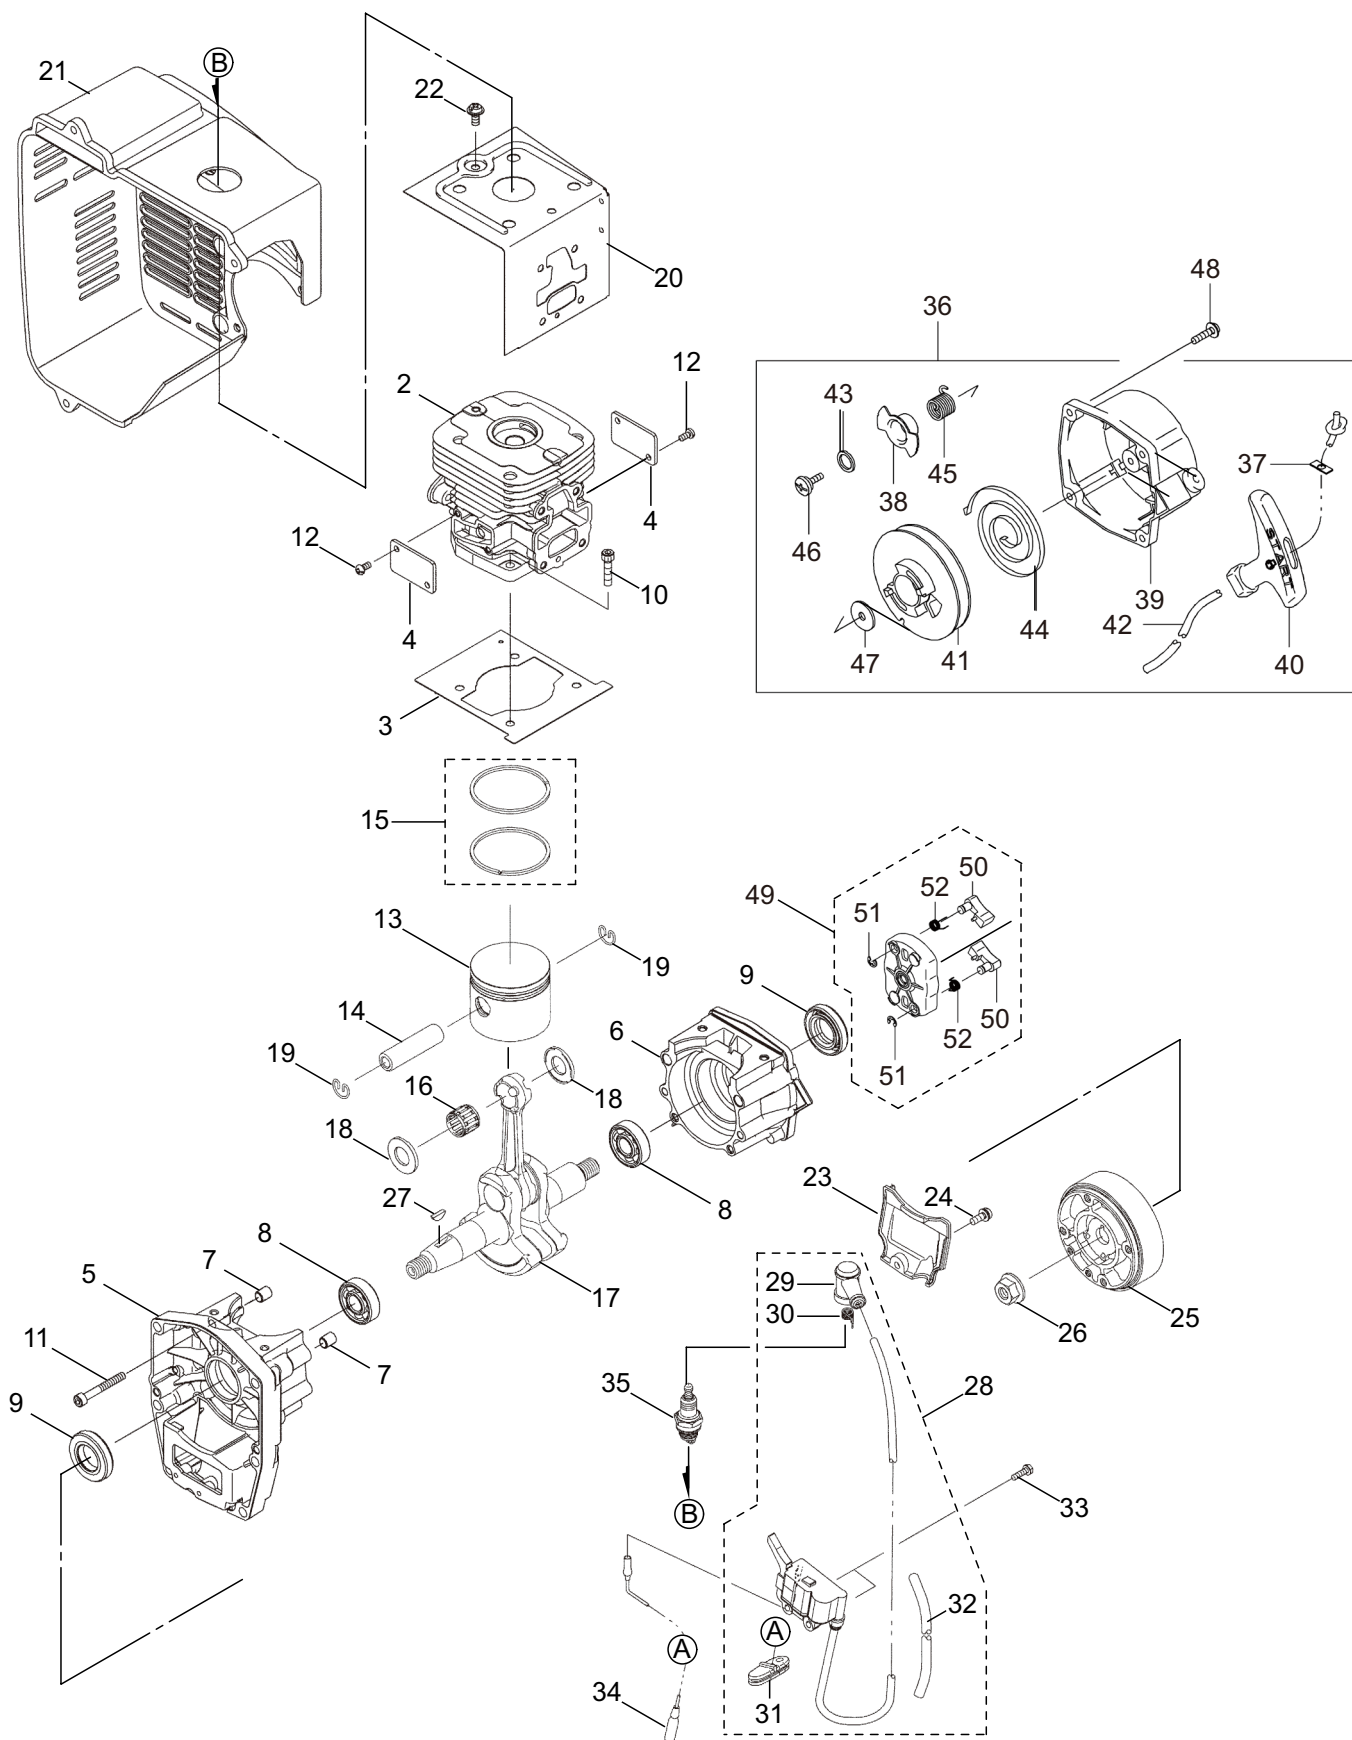

2. BL8500SP ENGINE (CYLINDER, CRANKCASE)

Ref. No.	Part No.	Part Name	Q'ty	Remarks
2-1	274484	Engine	1	TK065D-KG23
2-2	426073	Cylinder	1	
2-3	426074	Gasket	1	
2-4	426075	Plate	2	
2-5	426076	Crankcase	1	
2-6	426077	Crankcase	1	
2-7	419524	Pin	2	
2-8	426078	Bearing	2	#6303C3
2-9	419527	Oil Seal	2	
2-10	416110	Bolt, Socket	4	5x20
2-11	426079	Bolt	4	5x40
2-12	416111	Screw	4	4x8
2-13	426080	Piston	1	
2-14	649322	Piston Pin	1	
2-15	426081	Piston Ring Set	1	
2-16	649325	Bearing	1	
2-17	426082	Crankshaft Ass'y	1	
2-18	426083	Spacer	2	
2-19	419536	Snap Ring	2	
2-20	426084	Shroud	1	
2-21	426342	Shroud	1	
2-22	419543	Screw	1	5x12
2-23	426086	Cover	1	
2-24	419529	Screw	1	
2-25	426087	Flywheel	1	
2-26	419554	Nut	1	10mm
2-27	419549	Key	1	
2-28	426410	Ignition Coil Ass'y	1	Incl.29-32
2-29	426088	Spark Plug Cap	1	
2-30	426409	Tarminal	1	
2-31	426093	Grommet	1	
2-32	426094	Tube	1	
2-33	419552	Bolt	2	4x14
2-34	426091	Lead Wire	1	
2-35	426092	Spark Plug	1	BPMR7A-9
2-36	426346	Recoil Starter Ass'y	1	Incl.37-47
2-37	944502	Plate	1	
2-38	426344	Retainer	1	
2-39	426345	Starter Case	1	
2-40	998437	Grip	1	
2-41	426347	Reel	1	
2-42	419586	Rope	1	
2-43	944978	Thrust Washer	1	
2-44	426348	Spiral Spring	1	
2-45	426349	Spring	1