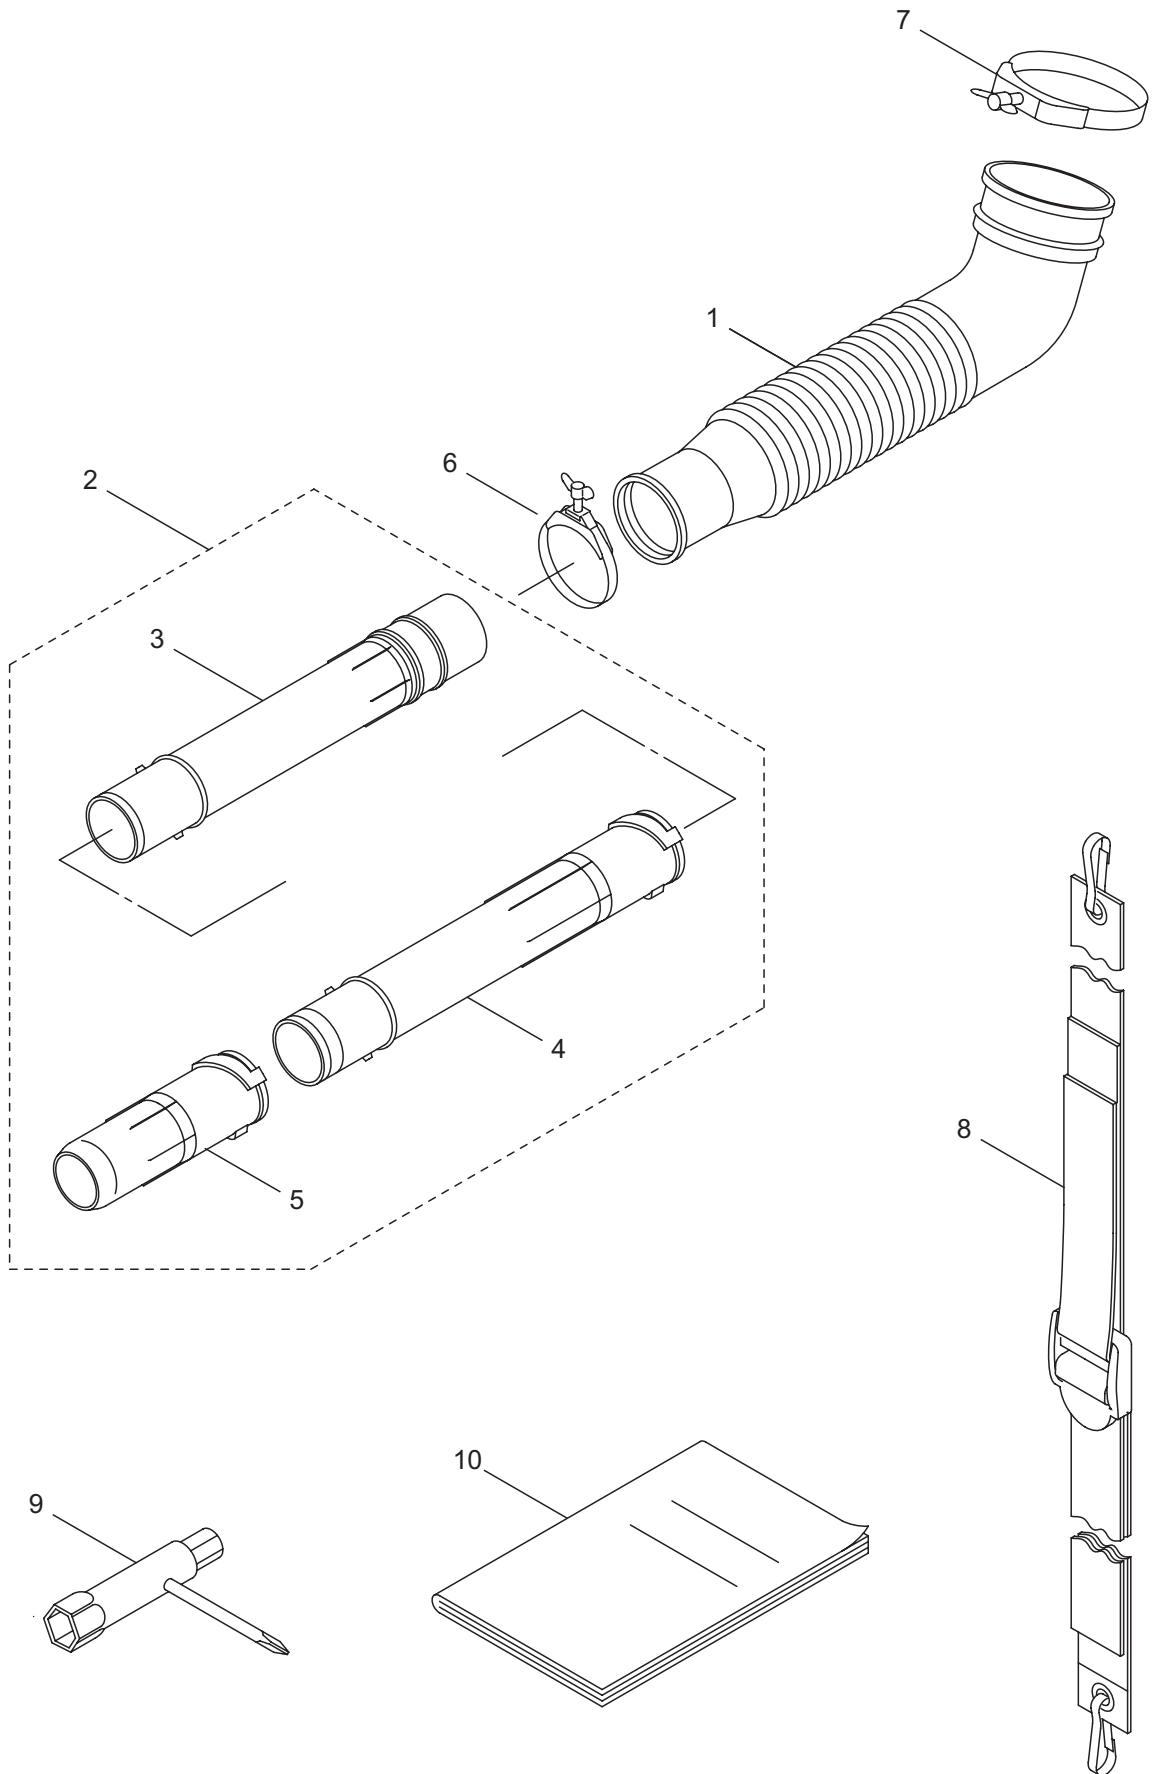

4. BL8500SP
ACCESSORIES

Ref. No.	Part No.	Part Name	Q'ty	Remarks
4-1	123413	Flexible Pipe	1	
4-2	125145	Pipe Ass'y	1	Incl.3-5
4-3	122395	Swivel Pipe	1	
4-4	122400	Straight Pipe	1	510L
4-5	125146	Cone Pipe	1	
4-6	128188	Clamp Ass'y	1	#85
4-7	128189	Clamp Ass'y	1	#105
4-8	125439	Hip Belt Ass'y	1	
4-9	127099	Box Spanner	1	
4-10	274487	Instruction Manual	1	BL8500SP